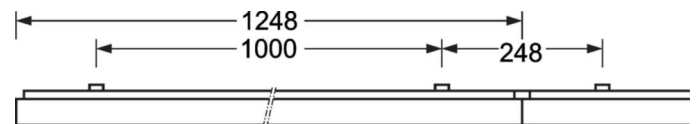

MECHANICS

Housing colour	silver grey/white aluminium RAL 9006
Dimensions (LxWxDxH)	1248mm x 129mm x 62mm
Weight (net)	4.1kg
Cable entry KE (X/Y)	0mm/0mm
Type of installation	Ceiling-mounted single installation, Ceiling-mounted trunking installation

DEEP-LINK

<https://www.regiolux.de/en/article/65713066195>

Reference	LED 3700lm 840
ηLB	100 %
Φ ↓/↑	100 % / 0 %
UGR lat./long.	24.1 / 26.6

Dimensions

L	1248 mm	Length
B	129 mm	Width
H	62 mm	Height
A1	1000 mm	Mounting distance single mounting
A3	248 mm	Mounting distance between luminaires in a light run arrangement
A4	50 mm	Mounting distance (width)
X	0 mm	Distance cable infeed to the center of the luminaire on the X-axis
Y	0 mm	Distance cable infeed to the center of the luminaire on the Y-axis