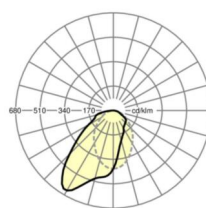

LIGHTING TECHNOLOGY

Placement	LED, Colour rendering/Light colour CRI ≥ 80 / 4000K
Colour tolerance (MacAdam)	3SDCM
Photobiological safety (Luminaire)	RG0
Nominal luminous flux	3734lm
LED service life	70000h L80/B10 (Tq 25°C), 50000h L90/B50 (Tq 25°C)
Luminaire luminous efficiency	111lm/W
UGR lat./long.	24.1 / 26.6

DEEP-LINK

<https://www.regiolux.de/en/article/65713066195>

Reference	LED 3700lm 840
ηLB	100 %
Φ ↓/↑	100 % / 0 %
UGR lat./long.	24.1 / 26.6

Dimensions

L	1248 mm	Length
B	129 mm	Width
H	62 mm	Height
A1	1000 mm	Mounting distance single mounting
A3	248 mm	Mounting distance between luminaires in a light run arrangement
A4	50 mm	Mounting distance (width)
X	0 mm	Distance cable infeed to the center of the luminaire on the X-axis
Y	0 mm	Distance cable infeed to the center of the luminaire on the Y-axis