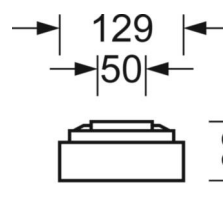

MECHANICS

Housing colour	silver grey/white aluminium RAL 9006
Dimensions (LxWxDxH)	1248mm x 129mm x 62mm
Weight (net)	4.1kg
Cable entry KE (X/Y)	0mm/0mm
Type of installation	Ceiling-mounted single installation, Ceiling-mounted trunking installation

DEEP-LINK

<https://www.regiolux.de/en/article/65713066195>

Reference	LED 3700lm 840
ηLB	100 %
Φ ↓/↑	100 % / 0 %
UGR lat./long.	24.1 / 26.6

Dimensions

L	1248 mm	Length
B	129 mm	Width
H	62 mm	Height
A1	1000 mm	Mounting distance single mounting
A3	248 mm	Mounting distance between luminaires in a light run arrangement
A4	50 mm	Mounting distance (width)
X	0 mm	Distance cable infeed to the center of the luminaire on the X-axis
Y	0 mm	Distance cable infeed to the center of the luminaire on the Y-axis