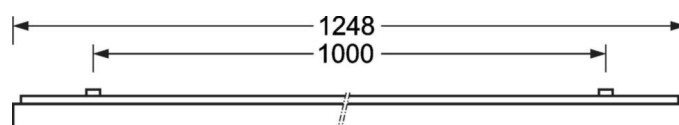

MECHANICS

Housing colour	silver grey/white aluminium RAL 9006
Dimensions (LxWxDxH)	1248mm x 129mm x 62mm
Weight (net)	4.1kg
Cable entry KE (X/Y)	0mm/0mm
Type of installation	Ceiling-mounted single installation, Ceiling-mounted trunking installation

DEEP-LINK

<https://www.regiolux.de/en/article/65713066195>

Reference	LED 3700lm 840
ηLB	100 %
Φ ↓/↑	100 % / 0 %
UGR lat./long.	24.1 / 26.6

Dimensions

L	1248 mm	Length
B	129 mm	Width
H	62 mm	Height
A1	1000 mm	Mounting distance single mounting
A3	248 mm	Mounting distance between luminaires in a light run arrangement
A4	50 mm	Mounting distance (width)
X	0 mm	Distance cable infeed to the center of the luminaire on the X-axis
Y	0 mm	Distance cable infeed to the center of the luminaire on the Y-axis